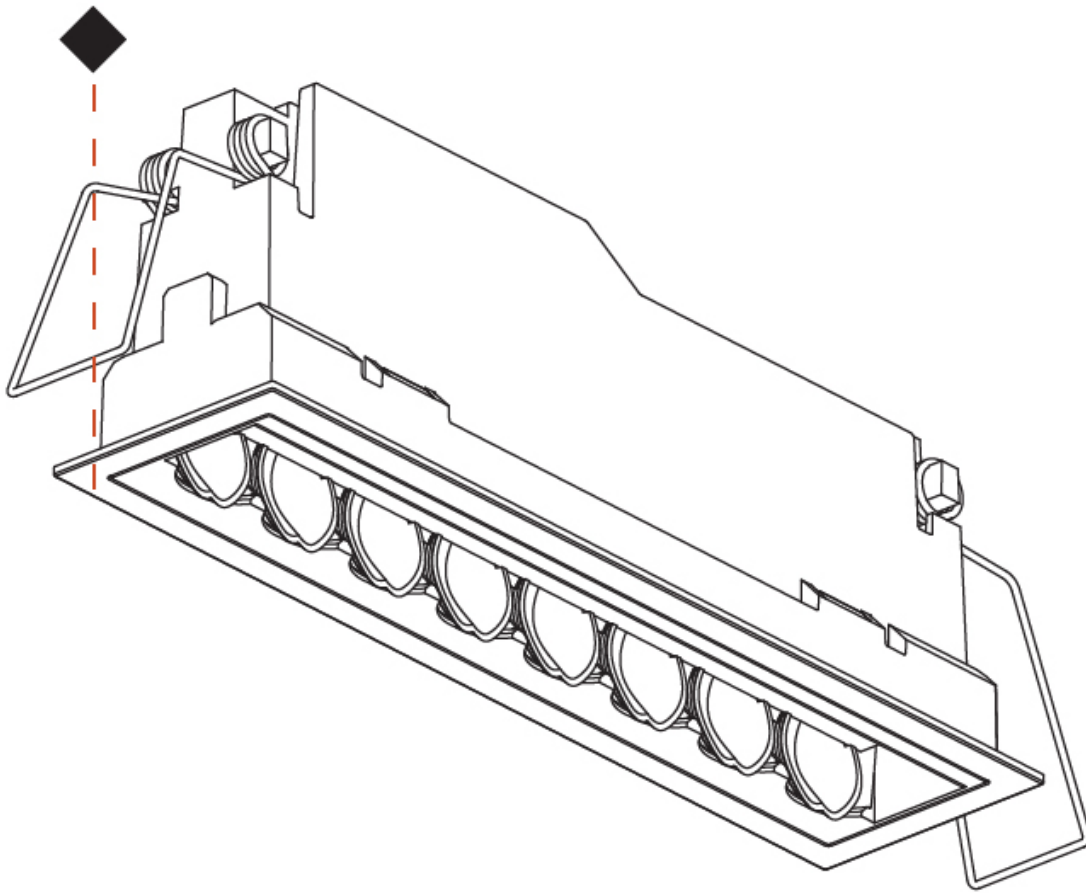

MAGIQ HOLLOW WALLWASH RECESSED

A35582-

PROJECT

TYPE

SPECIFIER

QUANTITY

DATE

A